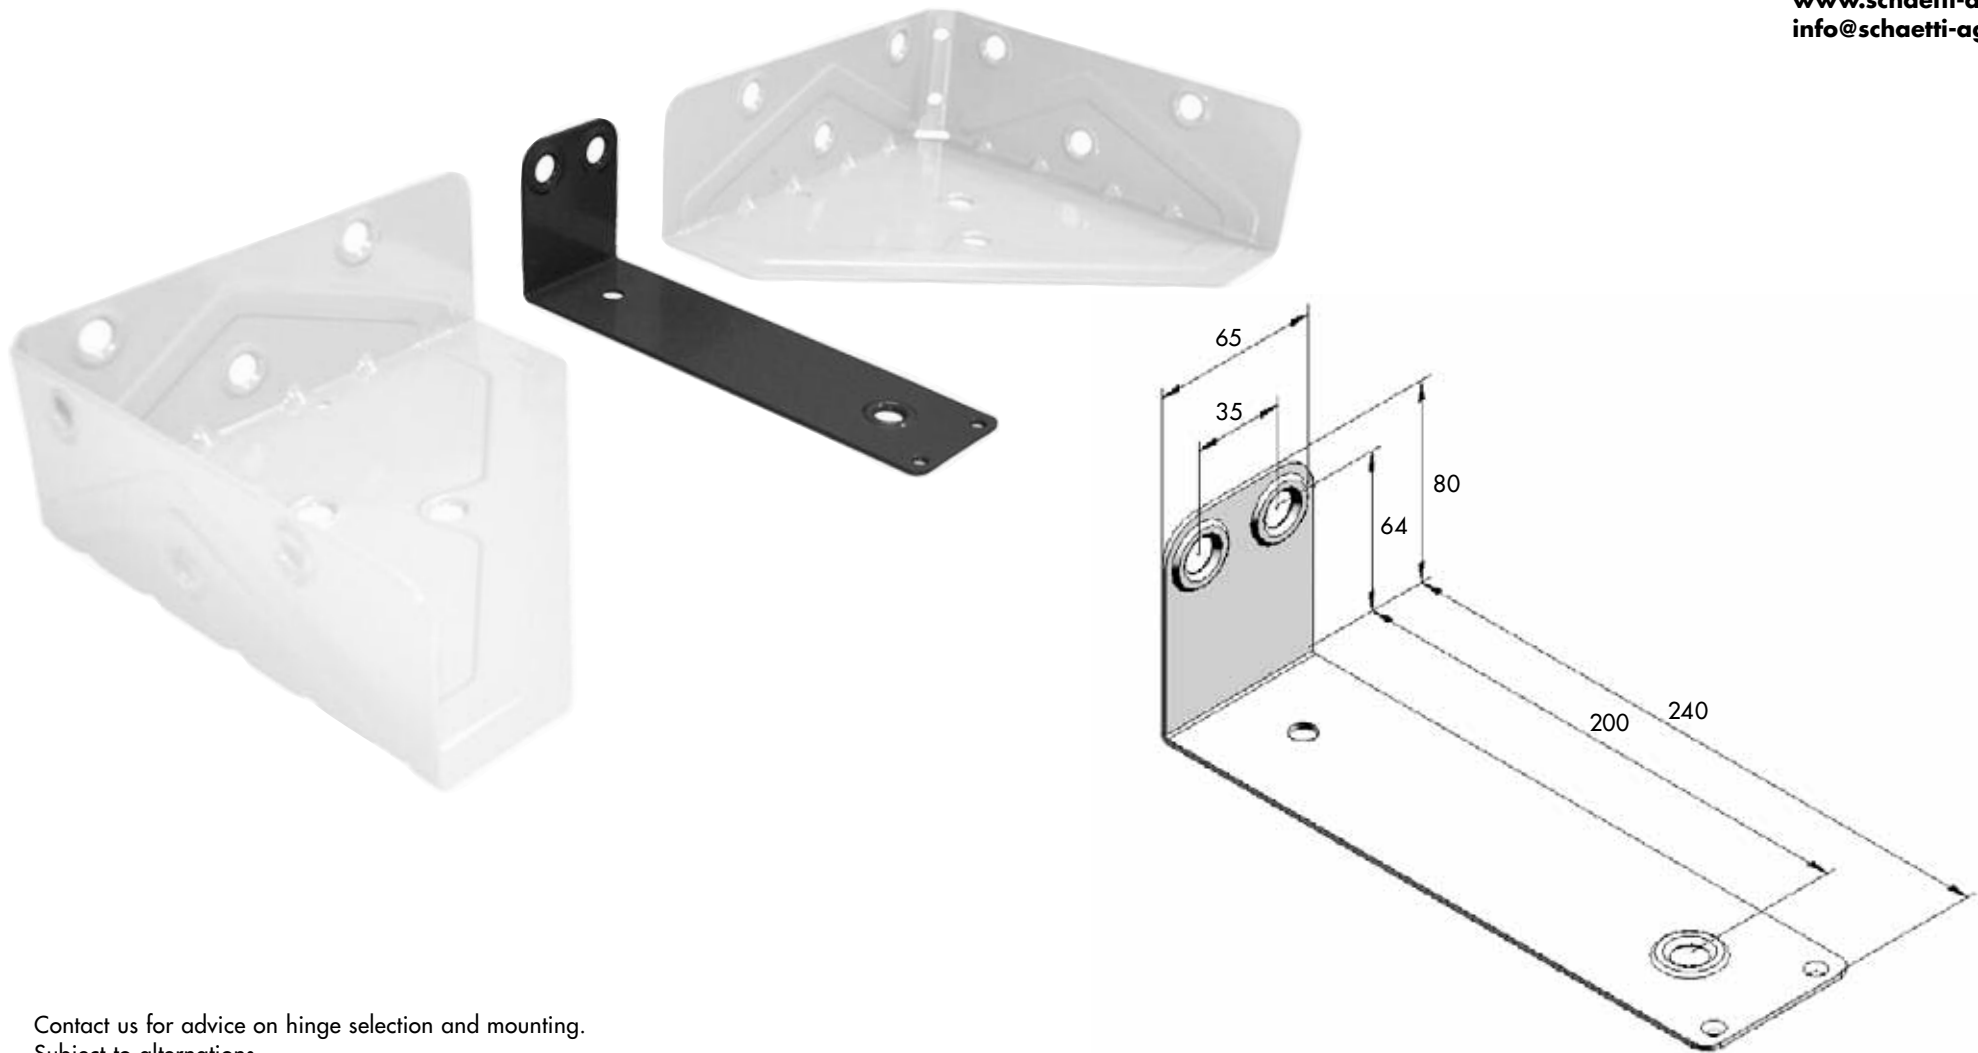

MID SUPPORT M8

mid support to carry two slatted bed frames in the middle of a bedstead

- made from steel, powder coated
- holes for M8 bolts

Schätti AG, Metallwarenfabrik
Industrie Tschachen 2
CH-8762 Schwanden

Telefon +41 (0)55 647 34 11
Fax +41 (0)55 647 34 21

www.schaetti-ag.ch
info@schaetti-ag.ch

Contact us for advice on hinge selection and mounting.
Subject to alternations.