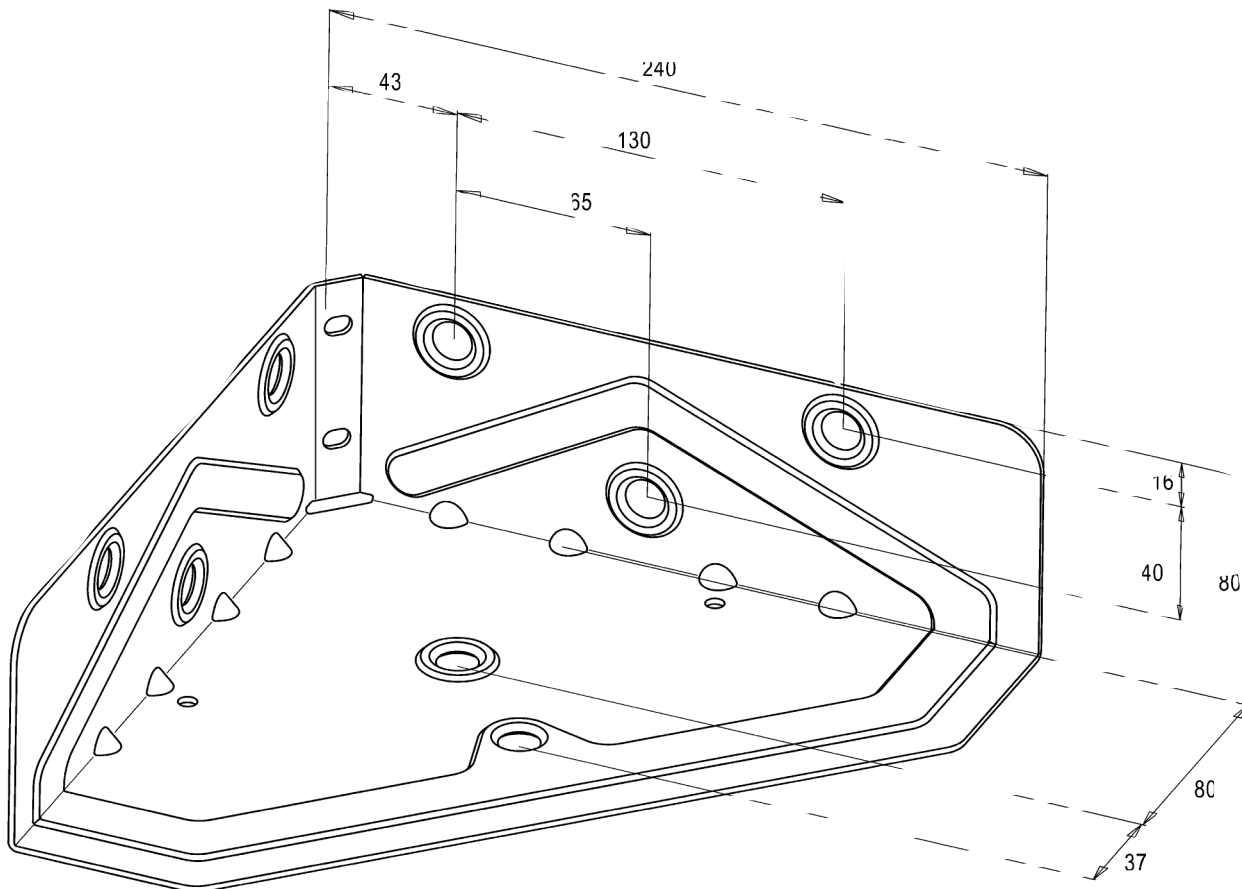

BED CORNER PIECE 11540

large and stable corner piece
for beadsteads

- use M8 bolts to mounts sideboards
  and feet
- made from steel, powder coated

Schätti AG, Metallwarenfabrik
Industrie Tschachen 2
CH-8762 Schwanden

Telefon +41 (0)55 647 34 11
Fax +41 (0)55 647 34 21

www.schaetti-ag.ch
info@schaetti-ag.ch

Contact us for advice on hinge selection and mounting.
Subject to alternations.