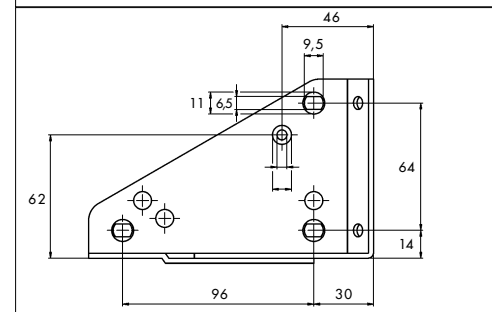

BED CORNER PIECE 10314

stable corner piece for beadsteads

- use M6 bolts or 5mm wood screw to mounts sideboards and M8 bolt to mount foot
- made from steel, powder coated

Schätti AG, Metallwarenfabrik
Industrie Tschachen 2
CH-8762 Schwanden

Telefon +41 (0)55 647 34 11
Fax +41 (0)55 647 34 21

www.schaetti-ag.ch
info@schaetti-ag.ch

Bed corner piece 10314.01

Bed corner piece 10314.02

Bed corner piece 10314.03

Contact us for advice on hinge selection and mounting.
Subject to alternations.