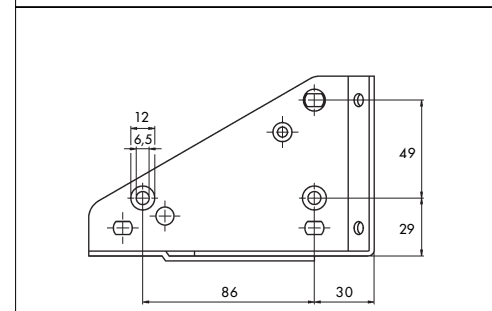

BED CORNER PIECE 10314

stable corner piece for beadsteads

- use M6 bolts or 5mm wood screw to mounts sideboards and M8 bolt to mount foot
- made from steel, powder coated

Schätti AG, Metallwarenfabrik
Industrie Tschachen 2
CH-8762 Schwanden

Telefon +41 (0)55 647 34 11
Fax +41 (0)55 647 34 21

www.schaetti-ag.ch
info@schaetti-ag.ch

Bed corner piece 10314.01

Bed corner piece 10314.02

Bed corner piece 10314.03

Contact us for advice on hinge selection and mounting.
Subject to alternations.