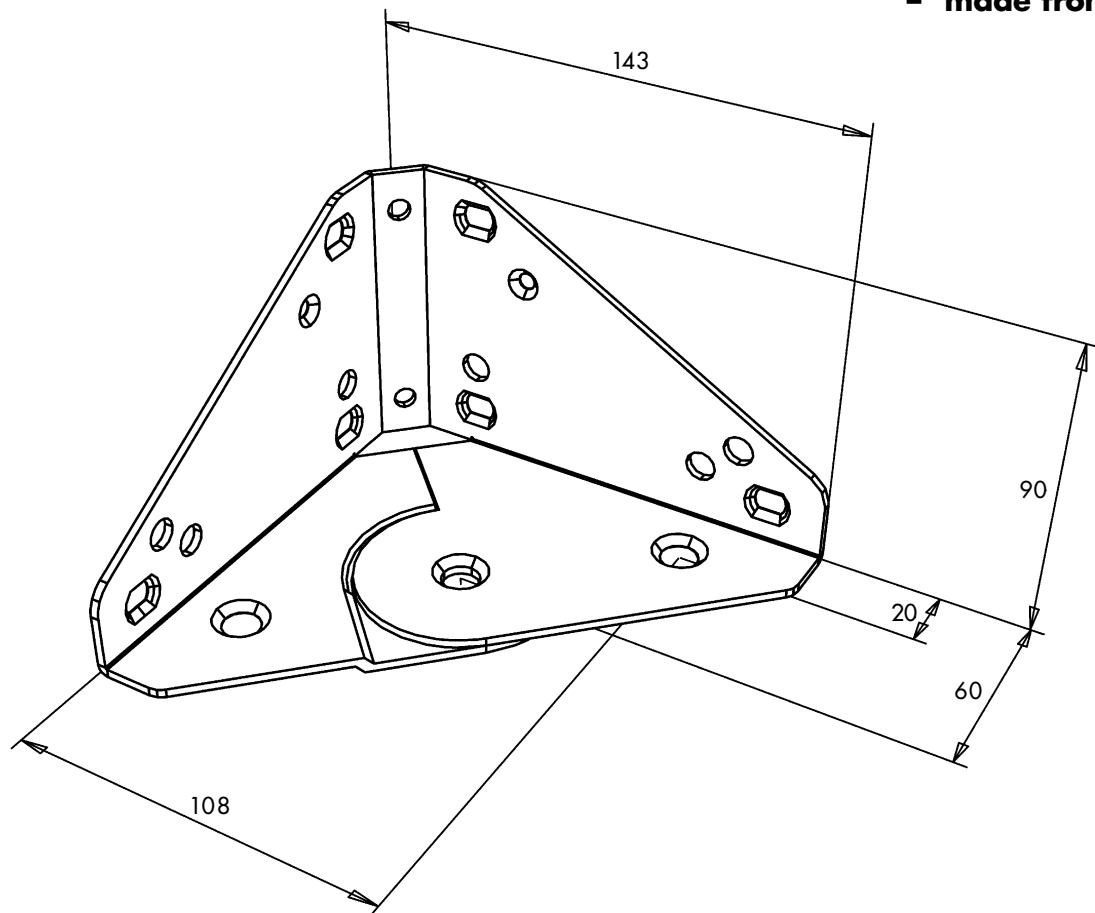

BED CORNER PIECE 10314

stable corner piece for beadsteads

- use M6 bolts or 5mm wood screw to mounts sideboards and M8 bolt to mount foot
- made from steel, powder coated

Schätti AG, Metallwarenfabrik
Industrie Tschachen 2
CH-8762 Schwanden

Telefon +41 (0)55 647 34 11
Fax +41 (0)55 647 34 21

www.schaetti-ag.ch
info@schaetti-ag.ch

Bed corner piece 10314.01