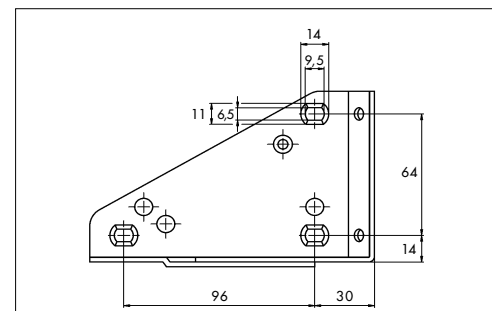

BED CORNER PIECE 10314

stable corner piece for beadsteads

- use M6 bolts or 5mm wood screw to mounts sideboards and M8 bolt to mount foot
- made from steel, powder coated

Schätti AG, Metallwarenfabrik
Industrie Tschachen 2
CH-8762 Schwanden

Telefon +41 (0)55 647 34 11
Fax +41 (0)55 647 34 21

www.schaetti-ag.ch
info@schaetti-ag.ch

Bed corner piece 10314.01